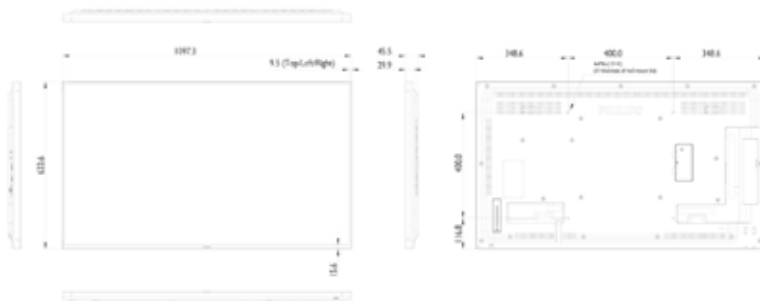

Power

- Standby power consumption: <0.4 W
- Mains power: 100 ~ 240 VAC, 50 ~ 60 Hz
- Consumption (Typical): 67 W

Operating conditions

- Temperature range (operation): 0 ~ 40 °C
- Temperature range (storage): -20 ~ 60 °C
- Relative humidity: 20 ~ 80 %
- Altitude: 0 ~ 3000 m
- MTBF: 50,000 hour(s)

Sound

- Built-in speakers: 2 x 10 W RMS

Accessories

- Included accessories: Remote Control, Batteries for remote control, Quick start guide, RS232 cable, AC Power Cord
- Stand: BM05922(Optional)
- Included Accessories: Edge Alignment Kit (1)-2pcs, Edge Alignment Kit (2)-1pcs, Logo guide, RS232 daisy-chain cable, Thumb Screw x 8

Multimedia Applications

- USB Playback Audio: AAC, M4A, MP3, WMA, MP1, MP2

- USB Playback Picture: BMP, GIF, JPEG, JPG, PDF, PNG
- USB Playback Video: MKV, MP4, TS, 3GP, AVI, FLV, MOV

Miscellaneous

- On-Screen Display Languages: English, French, German, Spanish, Polish, Turkish, Russian, Italian, Simplified Chinese, Traditional Chinese, Arabic, Japanese, Danish, Dutch, Finnish, Norwegian, Portuguese, Swedish
- Regulatory approvals: CE, FCC, Class B, UL/cUL, CCC, C-Tick, RoHS, GOST, BSMI, CB, J-Moss, PSE, VCCI, EnergyStar 7.0
- Warranty: 3-year warranty

Internal Player

- CPU: Quad Core Cortex A9 1.8 GHz
- GPU: ARM Mali400 Quad Core 533 MHz
- Memory: 2 GB DDR3
- Storage: 16 GB EMMC

Issue date 2019-05-31

Version: 6.0.1

12 NC: 8670 001 37394
EAN: 87 12581 74129 7

© 2019 Koninklijke Philips N.V.
All Rights reserved.

Specifications are subject to change without notice.
Trademarks are the property of Koninklijke Philips N.V. or their respective owners.

www.philips.com

/bluerhineindustries

/bluerhineindustries

/blue_rhine_industries