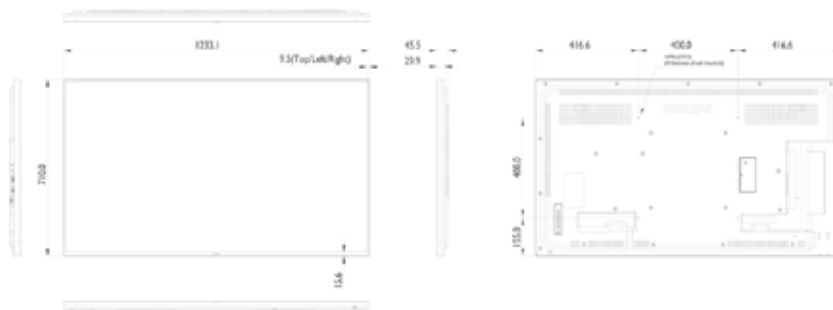

Power

- Standby power consumption: <0.4 W
- Mains power: 100 ~ 240 VAC, 50 ~ 60 Hz
- Consumption (EPA 6.0): 64 W
- Consumption (Typical): 76 W

Operating conditions

- Temperature range (operation): 0 ~ 40 °C
- Temperature range (storage): -20 ~ 60 °C
- Relative humidity: 20 ~ 80 %
- Altitude: 0 ~ 3000 m
- MTBF: 50,000 hour(s)

Sound

- Built-in speakers: 2 x 10 W RMS

Accessories

- Included accessories: Remote Control, Batteries for remote control, Quick start guide, RS232 cable, AC Power Cord
- Stand: BM05922 (Optional)
- Optional accessories: ColourCalibrationKit (CCK4602)

Multimedia Applications

- USB Playback Audio: AAC, AIF, AIFF, M4A, MP3, WAV, WMA, ASF, LPCM, M3U, MP4
- USB Playback Picture: BMP, GIF, JPEG, JPG, PDF
- USB Playback Video: M2TS, M4V, MK3D, MKV, MP4, MPEG, MPG, MTS, TS, TTS, VOB, WMV

Miscellaneous

- On-Screen Display Languages: English, French, German, Spanish, Polish, Turkish, Russian, Italian, Simplified Chinese, Traditional Chinese, Arabic, Japanese, Danish, Dutch, Finnish, Norwegian, Portuguese, Swedish
- Regulatory approvals: EnergyStar 7.0, CE, FCC, Class B, UL/cUL, CCC, C-Tick, RoHS, GOST, BSMI, CB, J-Moss, PSE, VCCI
- Warranty: 3-year warranty

Internal Player

- CPU: Quad Core Cortex A9 1.8 GHz
- GPU: ARM Mali400 Quad Core 533 MHz
- Memory: 2 GB DDR3
- Storage: 16 GB EMMC

Issue date 2019-05-31

Version: 6.0.1

12 NC: 8670 001 37395
EAN: 87 12581 74128 0

© 2019 Koninklijke Philips N.V.
All Rights reserved.

Specifications are subject to change without notice.
Trademarks are the property of Koninklijke Philips N.V.
or their respective owners.

www.philips.com

/bluerhineindustries

/bluerhineindustries

/blue_rhine_industries