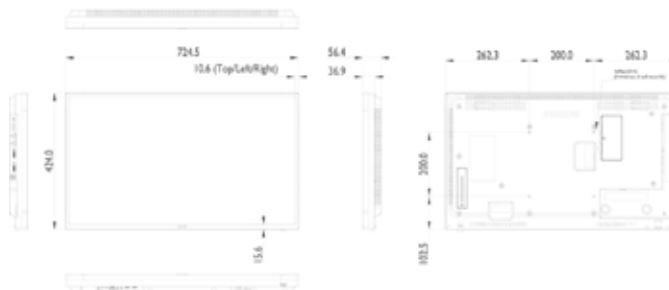

Dimensions

- Set dimensions (W x H x D): 724.8 x 424.3 x 56.40 mm
- Set dimensions in inch (W x H x D): 28.5 x 16.7 x 2.22 inch
- Bezel width: 10.7 mm (T/L/R), 15.7 mm (B)
- Product weight (lb): 13.23 lb
- Product weight: 6.0 kg
- VESA Mount: 200 x 200 mm, M6

Convenience

- Placement: Landscape (24/7), Portrait (24/7)
- Tiled Matrix: Up to 15 x 15
- Keyboard control: Hidden, Lockable
- Signal Loop Through: DVI, VGA, RS232, IR Loop through, DisplayPort
- Network controllable: RJ45, RS232, One Wire (HDMI-CEC), HDMI (One Wire)
- Energy-saving functions: Smart Power
- Screen-saving functions: Pixel Shift, Low Bright
- Picture in picture: PIP
- Other convenience: G sensor

Power

- Standby power consumption: <0.4 W
- Mains power: 100 ~ 240 VAC, 50 ~ 60 Hz
- Consumption (EPA 6.0): 44 W
- Consumption (Typical): 53 W

Operating conditions

- Temperature range (operation): 0 ~ 40 °C
- Temperature range (storage): -20 ~ 60 °C
- Relative humidity: 20 ~ 80 %
- Altitude: 0 ~ 3000 m
- MTBF: 50,000 hour(s)

Sound

- Built-in speakers: 2 x 10 W RMS

Accessories

- Included accessories: Remote Control, Batteries for remote control, Quick start guide, RS232 cable, AC Power Cord
- Stand: BM05911 (Optional)
- Included Accessories: Edge Alignment Kit (1) - 2pcs, Edge Alignment Kit (2) - 1pcs, Logo guide, RS232 daisy-chain cable, Thumb Screw

Issue date 2019-05-31

Version: 7.0.1

12 NC: 8670 001 37167
EAN: 87 12581 73943 0

© 2019 Koninklijke Philips N.V.
All Rights reserved.

Specifications are subject to change without notice.
Trademarks are the property of Koninklijke Philips N.V.
or their respective owners.

www.philips.com

/bluerhineindustries

/bluerhineindustries

/blue_rhine_industries