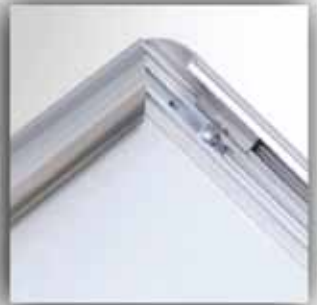

SNAP FRAME LIGHT BOX

If you want your posters to stand out from the crowd, one of the most cost-effective ways of doing so is by placing them in our stunning Snap Frame Light box. These great looking snap frames are manufactured from durable extruded aluminium, which has been polished to a brilliant high shine finish.